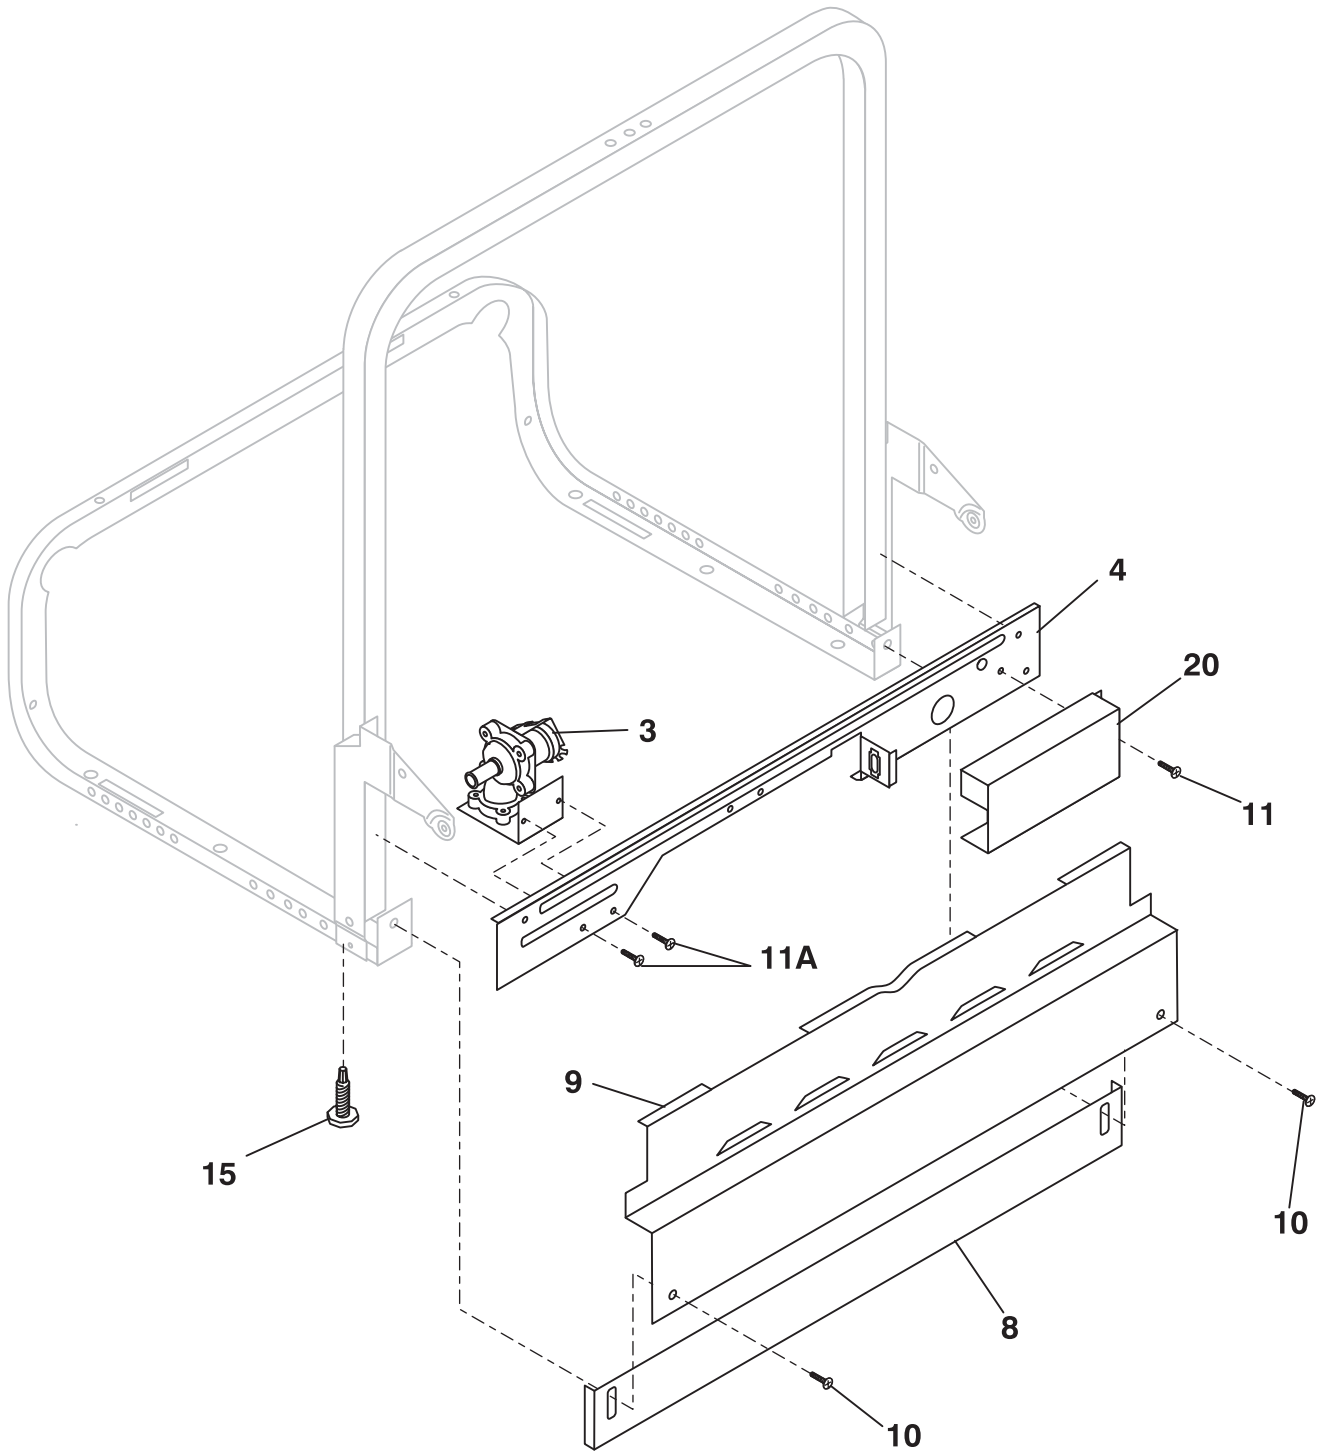

FRAME

P30F0022

FRAME

Model Index: A FGBD2431K (FGBD2431KB1)
B FGBD2431K (FGBD2431KF1)
C FGBD2431K (FGBD2431KQ1)
D FGBD2431K (FGBD2431KW1)

POS. NO	PART NO.		DESCRIPTION
3 #	154637401	A B C D	Valve, water
4	154669301	A B C D	Brace, front frame
8	154589403	A B - -	Toeplate, adjustable, black
8	154589405	- - C -	Toeplate, adjustable, bisque
8	154589401	- - - D	Toeplate, adjustable, white
9	154589503	A B - -	Kickplate Assy, black
9	154589505	- - C -	Kickplate Assy, bisque
9	154589501	- - - D	Kickplate Assy, white
10	154754801	A B - -	Screw, toeplate mtg, 8-18 AB hex hd, black, (2)
10	154371303	- - C -	Screw, Phillips head, bisque
10	154371301	- - - D	Screw, Phillips head, white
11	154200701	A B C D	Screw, #10-32 x 3/8
11A	154200601	A B C D	Screw, #10-16 x 3/8
15	154571101	A B C D	Leg, leveling, (4)
20	154758501	A B C D	Cover, junction box, w/label
*	154041001	A B C D	Screw, plask #1, 10-10 x 9/16
*	154200602	A B C D	Screw, 10-16 x 3/8, hex
*	154409401	A B C D	Screw, ground, #8-18 x .375